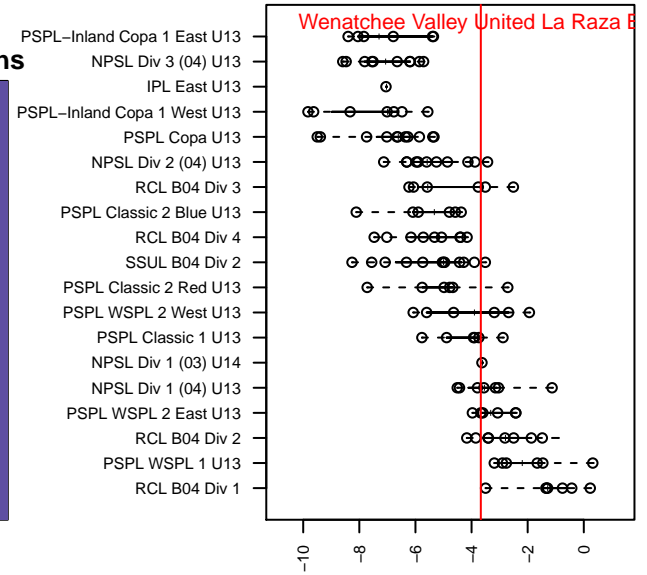

# Wenatchee Valley United La Raza B04

Wenatchee FC  
 Quincy, WA  
 B04 total strength=924  
 attack=1.92 defense=1.23  
 fall league = PSPL WSPL 2 East U13  
 spr league = Spr PSPL SuperLeague East U13

alt names used:  
 WV UNITED SOCCER CLUB La Raza  
 UNITED SC La Raza  
 UNITED SC La Raza

Venues played:  
 2016 Blast Off B2003-04 B  
 2016 PSPL WSPL 2 East U13  
 2016 Wenatchee Apple Cup BU13-14 Gold  
 2016 Spr PSPL SuperLeague East U13

**Wenatchee Valley United La Raza B04**  
 Dots are actual minus expected GF (blue circles) and GA (red triangles).  
 Blue line is smoothed change in attack strength. Red is smoothed change in defense strength.

**attack and defense variance (black dot)  
relative to other teams  
and top 10 in region**

**attack and defense rating  
relative to others at age  
and all opponents in last 13 months**

**Performance relative to 13 month average**